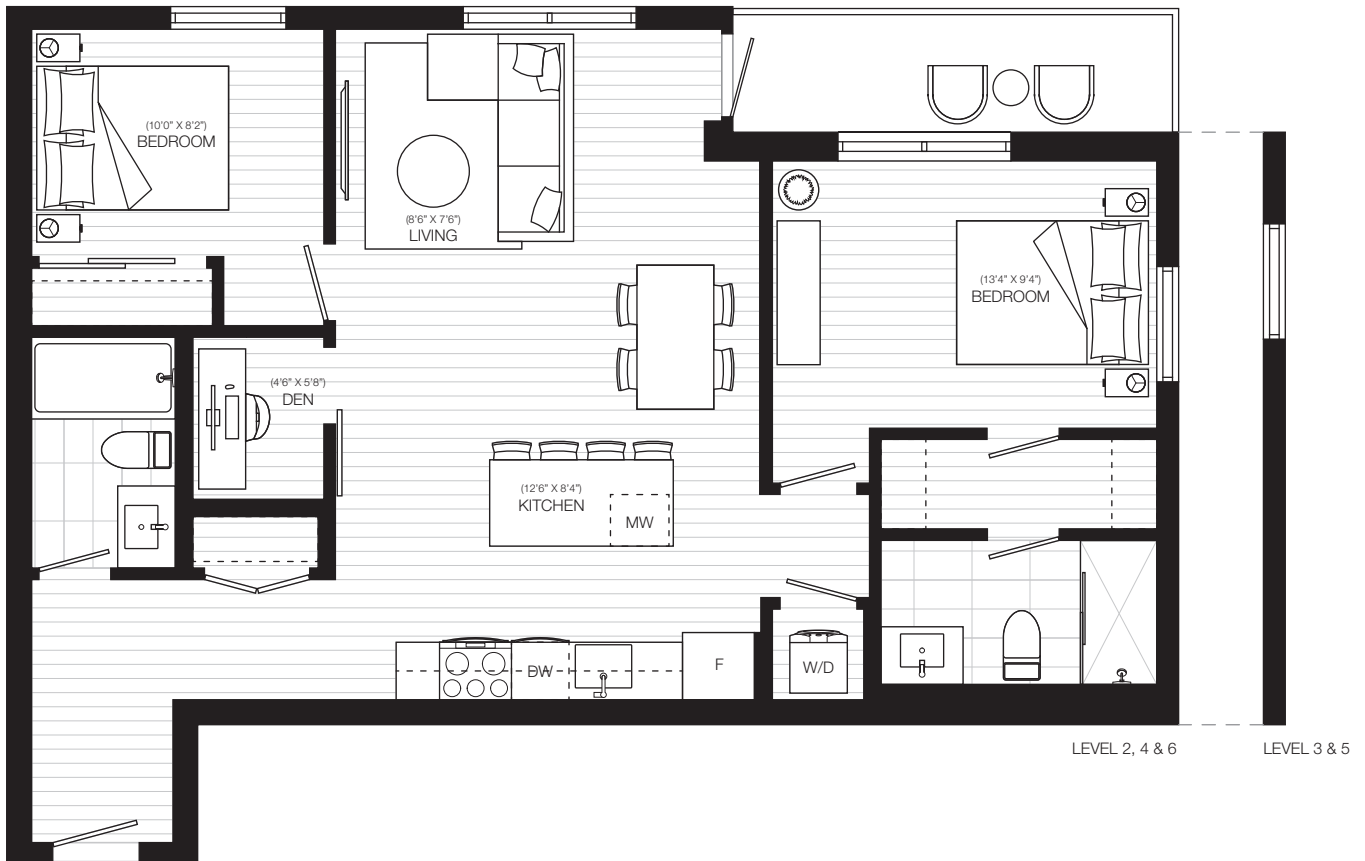

Lonsdale Square

Plan C4

2 Bedroom + 2 Bath + Den

Interior: 959 sf

Exterior: 73 sf

Total: 1,032 sf

Level 2 & 4

Level 3 & 5

Level 6

Floor plans are representative only. Sizes and dimensions are approximate. Actual may vary.