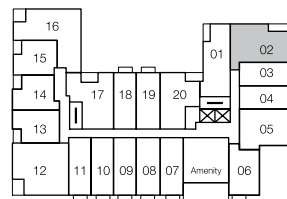

Lonsdale Square

Plan C4

2 Bedroom + 2 Bath + Den

Interior: 959 sf

Exterior: 73 sf

Total: 1,032 sf

Level 2 & 4

Level 3 & 5

Level 6

Floor plans are representative only. Sizes and dimensions are approximate. Actual may vary.